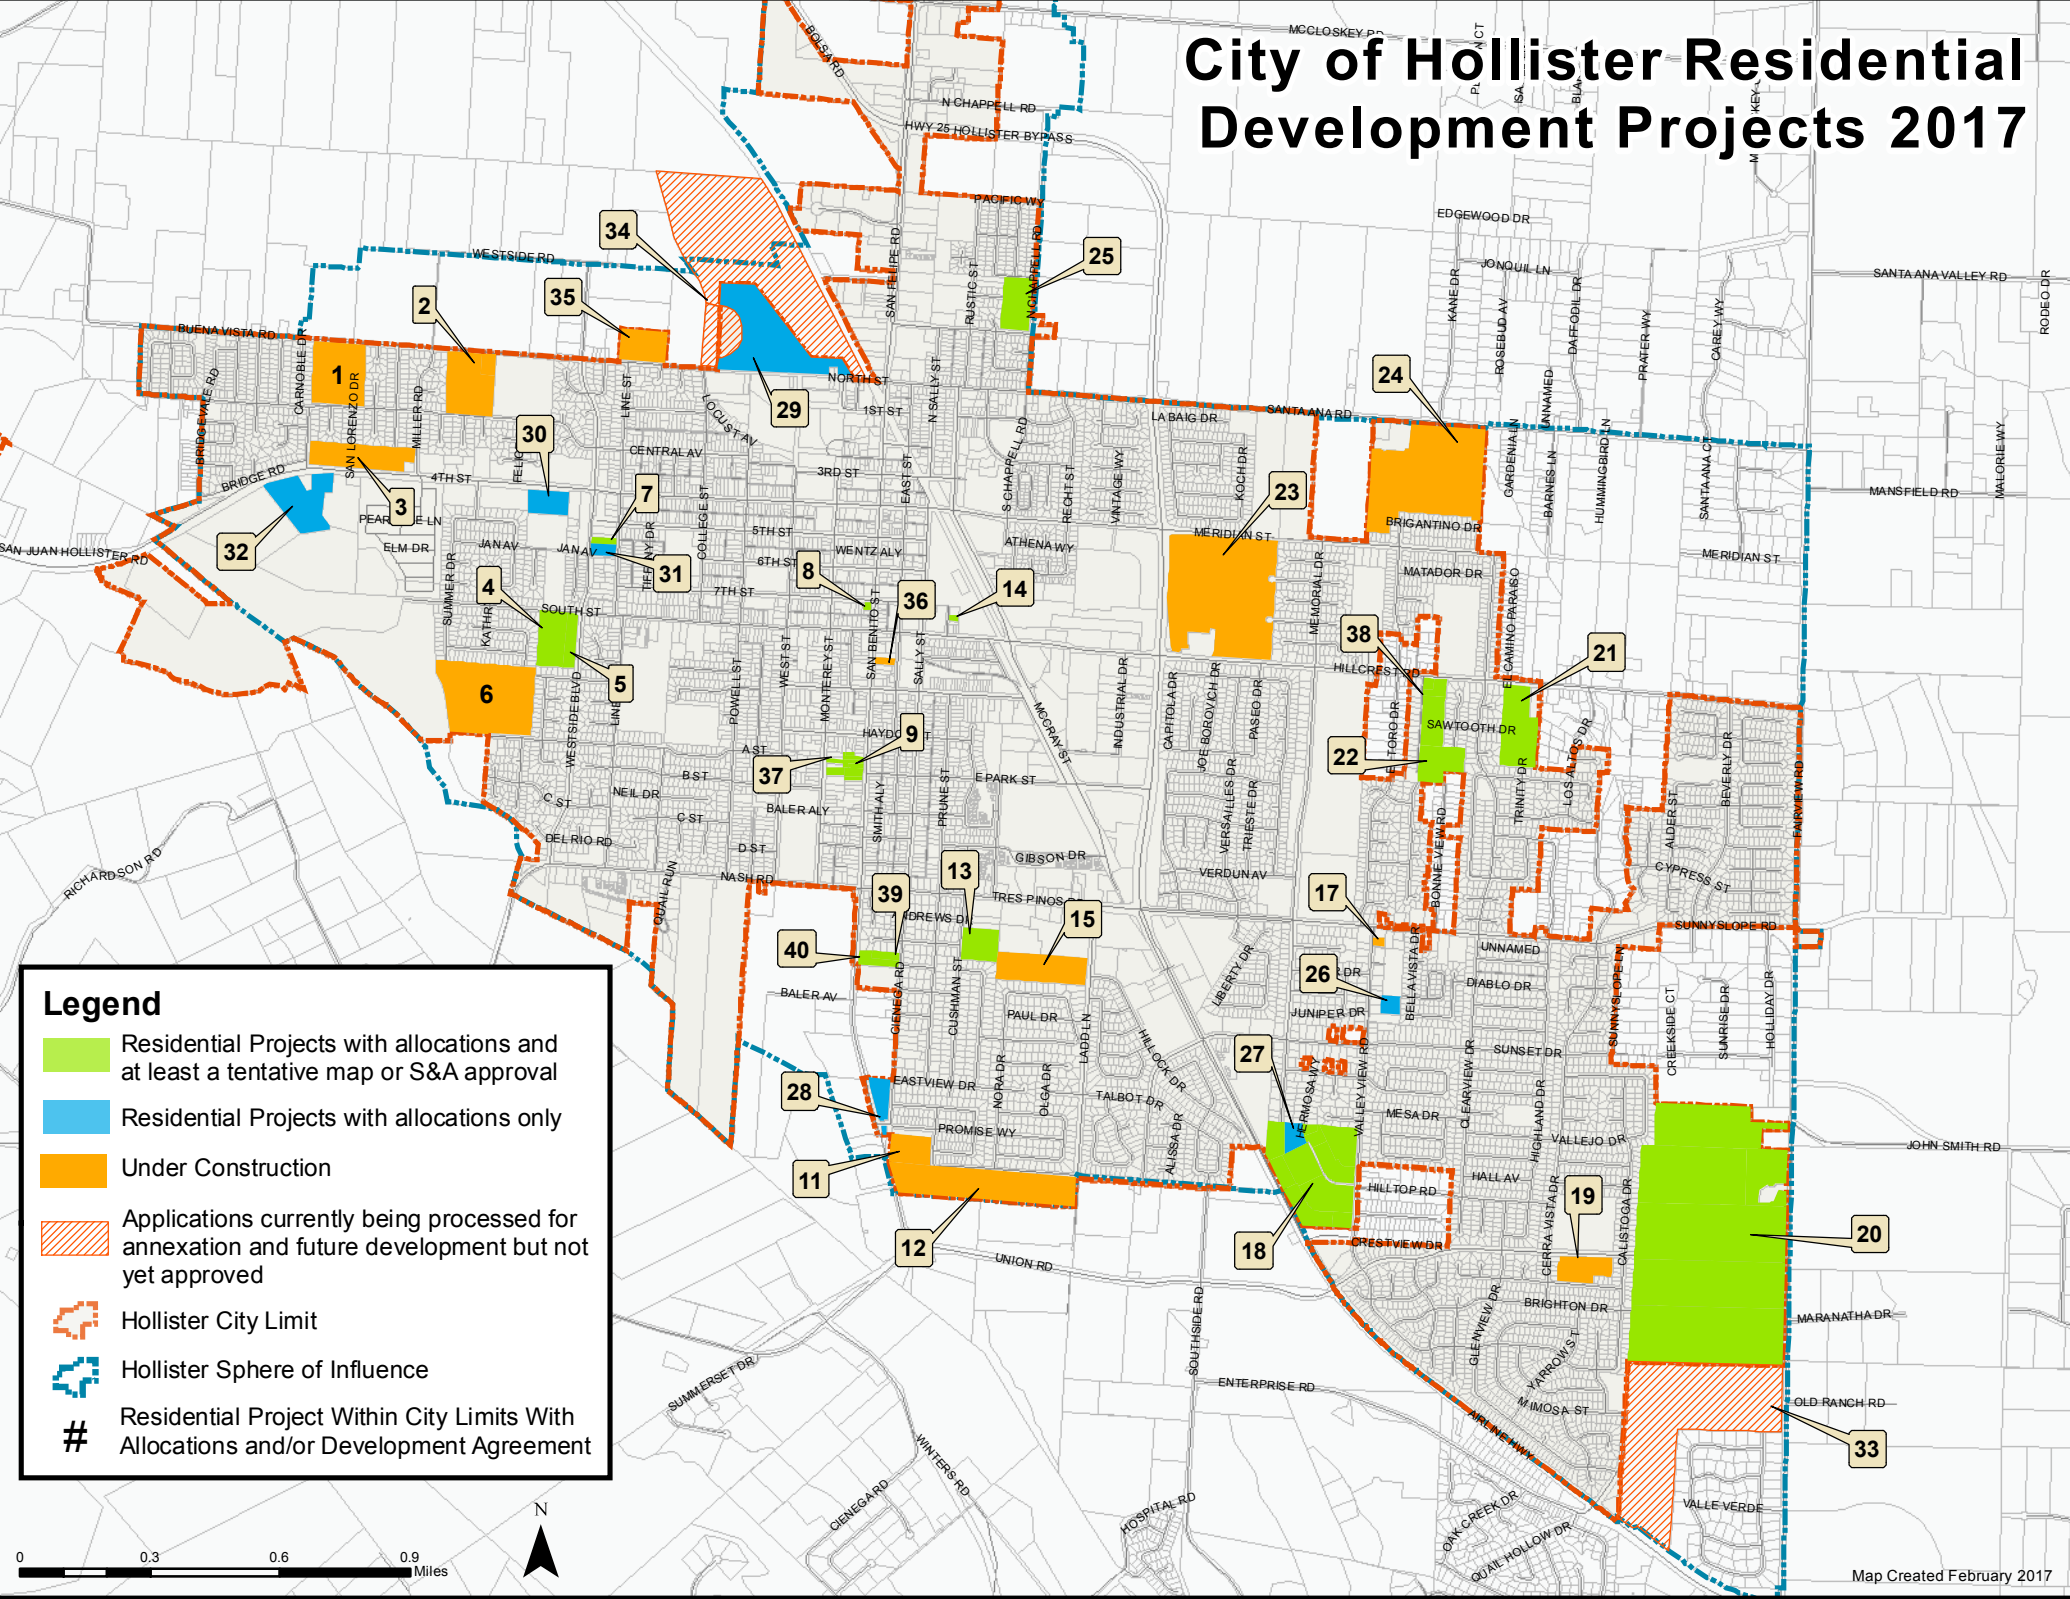

City of Hollister Residential Development Projects 2017

Legend

- Residential Projects with allocations and at least a tentative map or S&A approval
- Residential Projects with allocations only
- Under Construction
- Applications currently being processed for annexation and future development but not yet approved
- Hollister City Limit
- Hollister Sphere of Influence
- # Residential Project Within City Limits With Allocations and/or Development Agreement

0 0.3 0.6 0.9 Miles